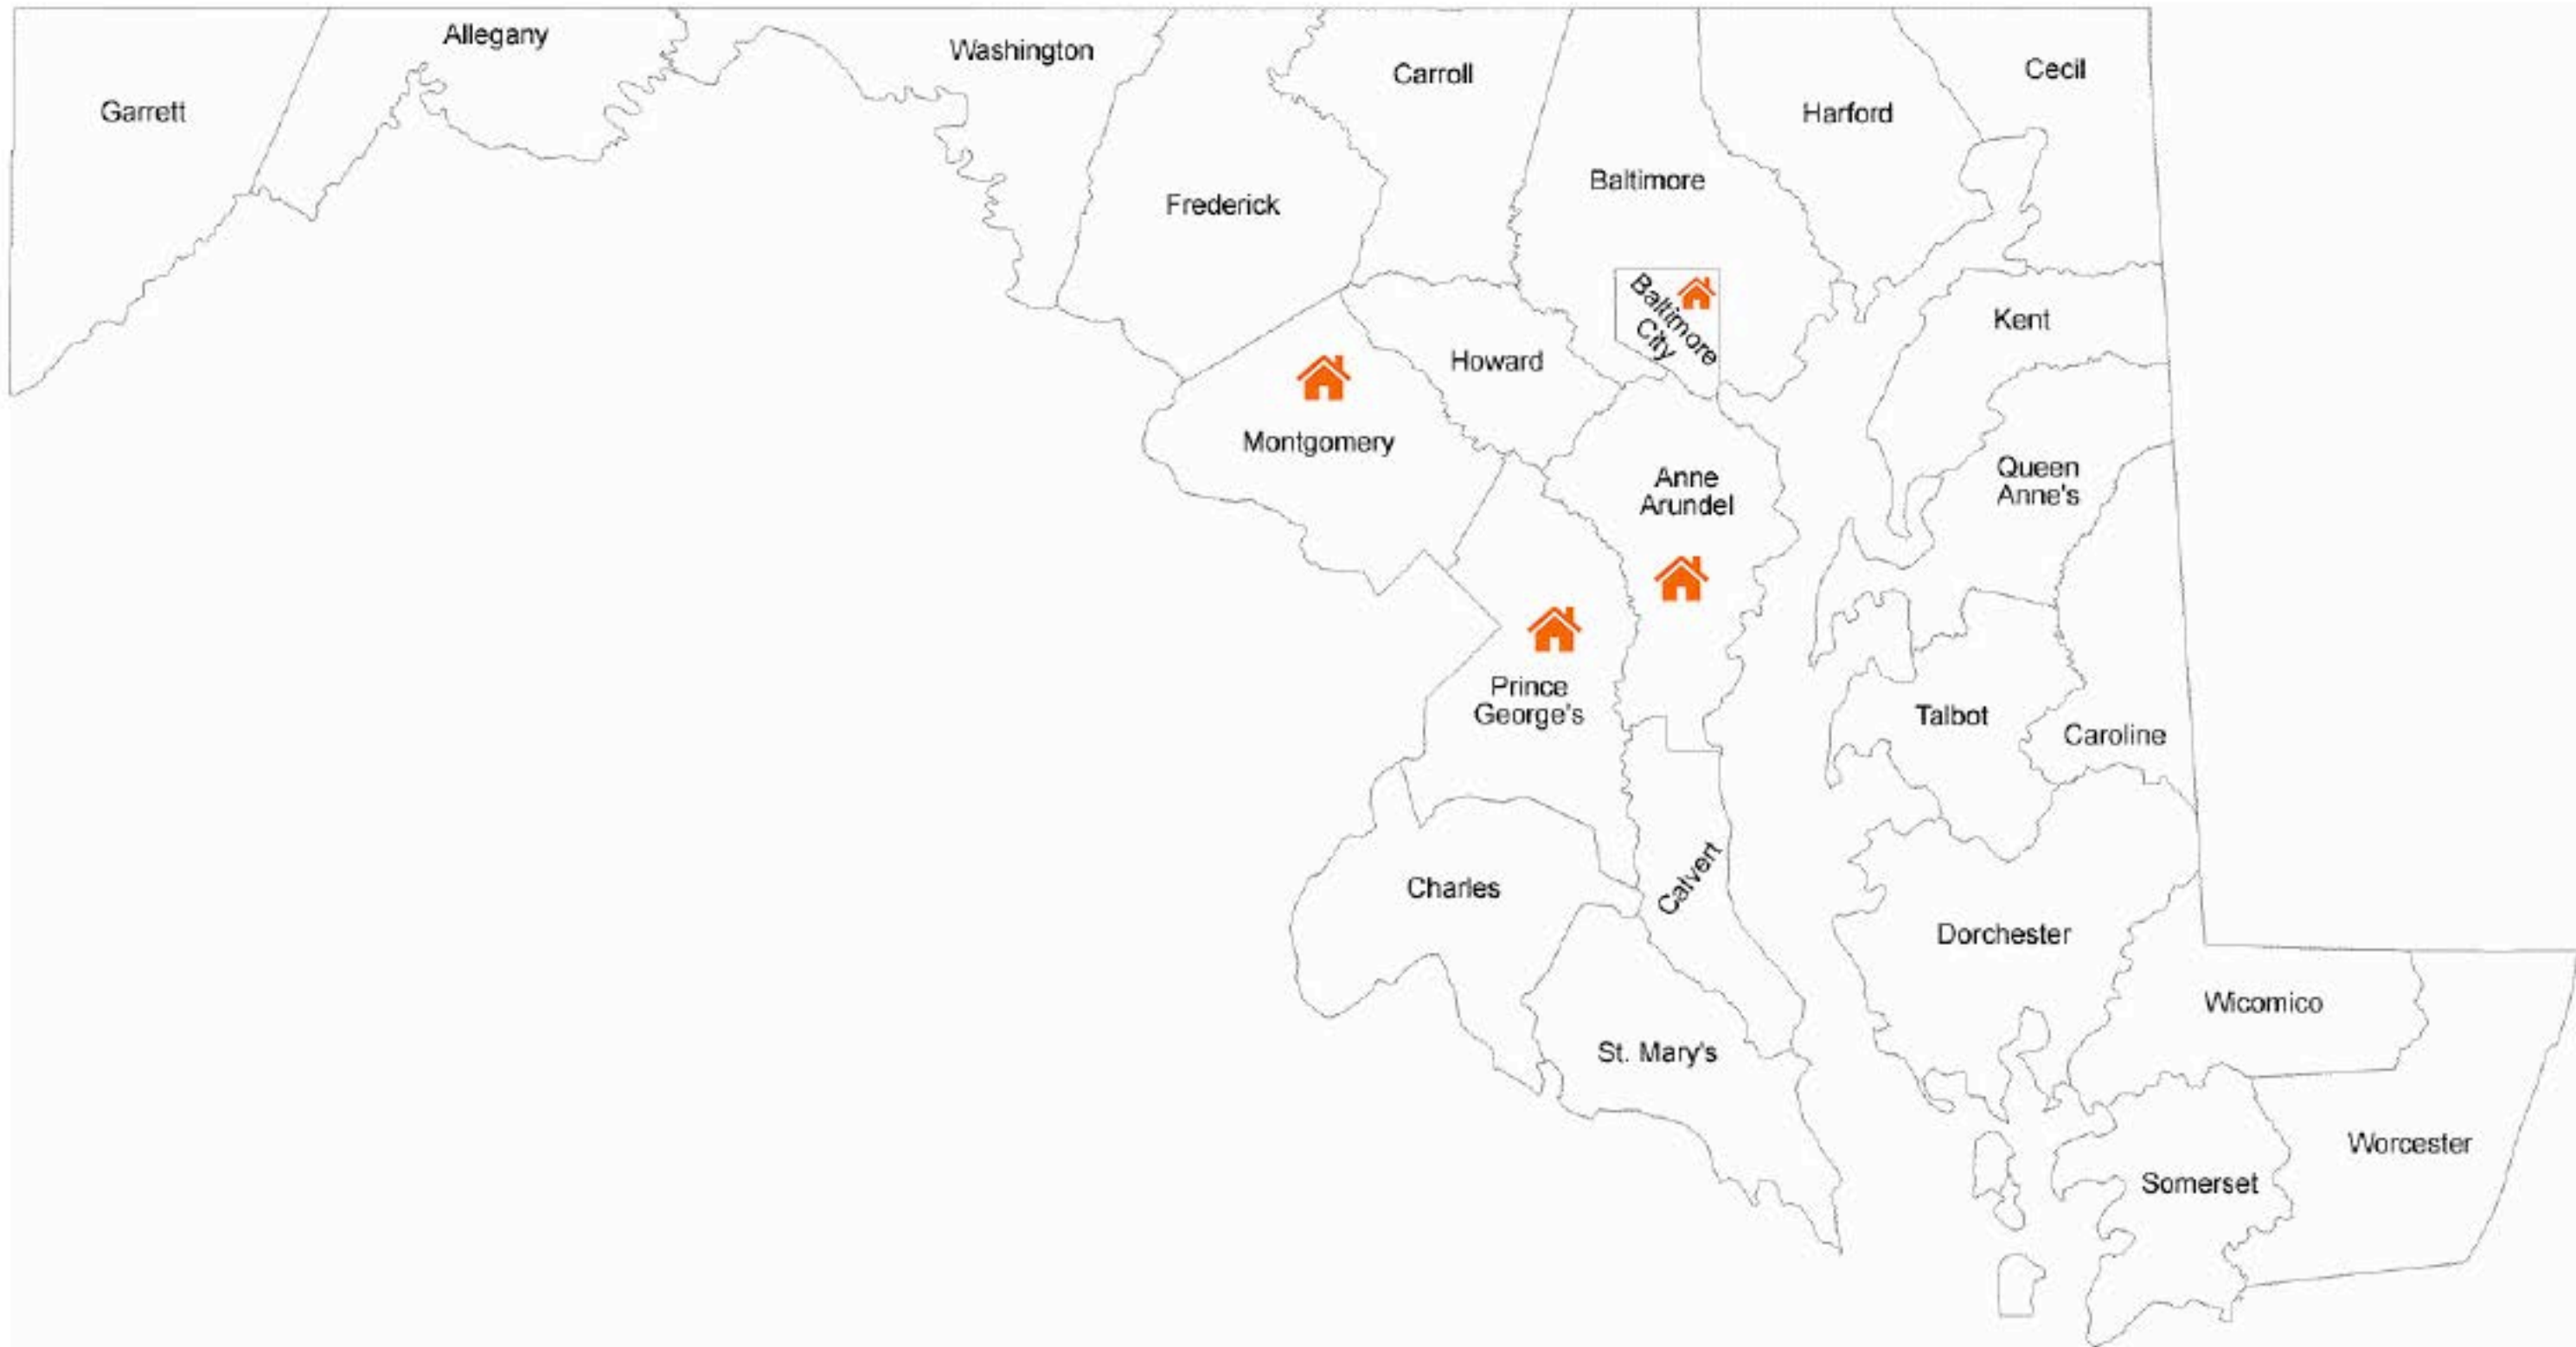

BPOG

Maryland - Field Office Location	Associated County/Area - M1906
Annapolis	Anne Arundel County
Bladensburg	Prince George's County
Rockville	Montgomery County
Baltimore	Baltimore City and County

Delaware - Field Office Location	Associated County/Area - M1906
Wilmington	New Castle County

New Castle

Kent

Sussex